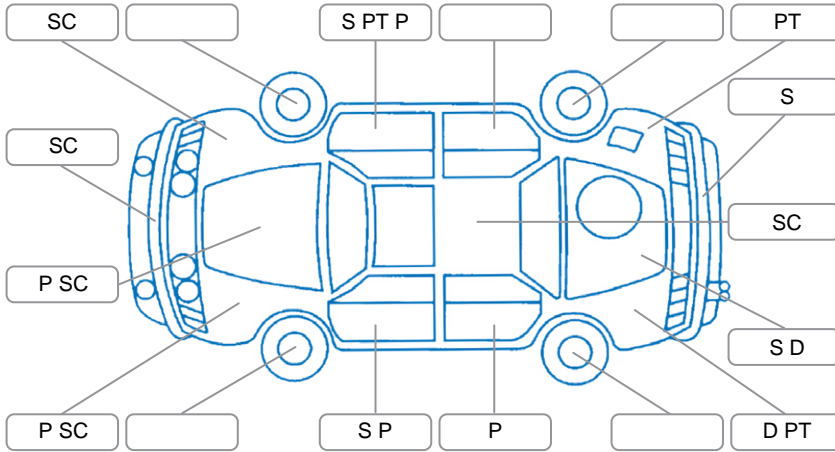

Report ID:	24,877,689	Version:	2
Created:	04 Jun 2026		

Make:	Ford	Model:	Ranger
Body Style:	Utility	Year:	2021
Rego No.:	NRL228	Rego Expiry:	10 Aug 2026
WoF Expiry:	22 Aug 2026	Odometer:	247,659 Kms
Good No.:	24877689	VIN:	MNAUMFF50MW160674
Next Service:	252,951kms	Service History:	No

Key

S = Scratch R = Rust C = Crack * = Decals W = Significant scuffs
 D = Dent PT = Paint defect P = Pin dent SC = Stone Chips

Note: some defects and blemishes may not be displayed in the diagram

Body Inspection Comments

Dent on left cab corner. Right front door check strap is broken. Edge of right tail light is cracked. Rear bumper step has minor dent and scratch.

Conditions During Body Inspection: Dry

Under Carriage and Under Bonnet Inspection Comments

Interior Comments

Seats:	Right front base pad is worn, torn.
Carpets:	Good
Panels:	Average
Dashboard:	Good

General Comments

Road Conditions During Test Drive	Dry
Engine Timing Mechanism	Timing Chain
Evidence of Cam Belt Replacement	<input type="checkbox"/> Yes <input type="checkbox"/> No Kms