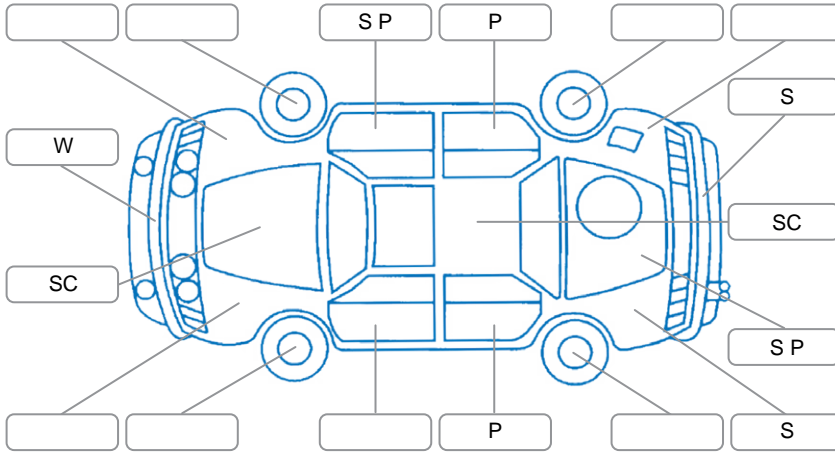

Report ID:	24,877,670	Version:	1
Created:	27 May 2026		

Make:	Hyundai	Model:	Santa FE
Body Style:	SUV	Year:	2023
Rego No.:	PYL673	Rego Expiry:	10 Nov 2026
WoF Expiry:	13 May 2027	Odometer:	166,267 Kms
Good No.:	24877670	VIN:	KMHS281HWPU471433
Next Service:	179,300kms	Service History:	No

**Key**

S = Scratch    R = Rust    C = Crack    \* = Decals    W = Significant scuffs  
 D = Dent    PT = Paint defect    P = Pin dent    SC = Stone Chips

Note: some defects and blemishes may not be displayed in the diagram