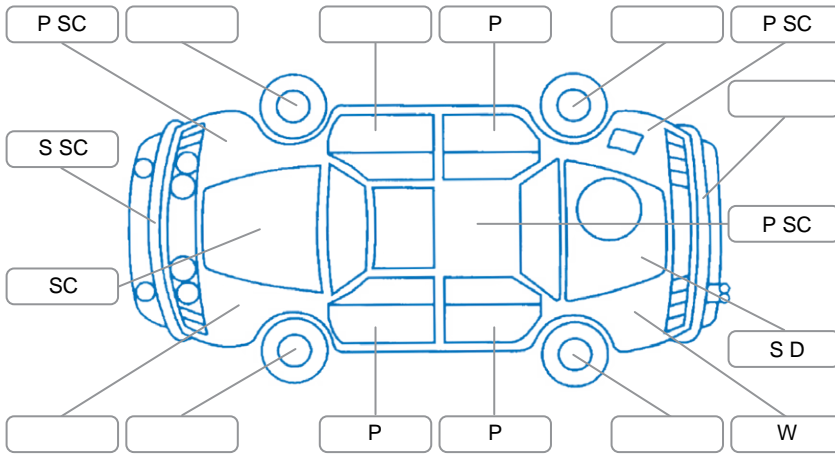

**Key**

S = Scratch    R = Rust    C = Crack    \* = Decals    W = Significant scuffs  
 D = Dent    PT = Paint defect    P = Pin dent    SC = Stone Chips

Note: some defects and blemishes may not be displayed in the diagram

**Body Inspection Comments**

Minor dents in left cab corner panel. Minor stone crack in left side of windshield.

Conditions During Body Inspection

Dry

**Under Carriage and Under Bonnet Inspection Comments**