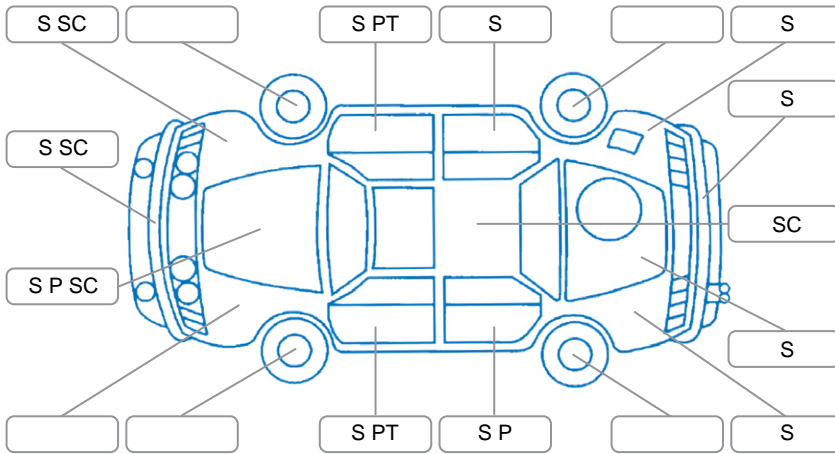

Report ID:	24,877,540	Version:	3
Created:	26 Jun 2026		

Make:	Hyundai	Model:	Santa FE
Body Style:	SUV	Year:	2023
Rego No.:	QDG864	Rego Expiry:	27 Aug 2026
WoF Expiry:	28 Aug 2026	Odometer:	37,289 Kms
Good No.:	24877540	VIN:	KMHS3811SPU097065
Next Service:	40,000km's	Service History:	Yes

**Key**  
 S = Scratch    R = Rust    C = Crack    \* = Decals    W = Significant scuffs  
 D = Dent    PT = Paint defect    P = Pin dent    SC = Stone Chips

Note: some defects and blemishes may not be displayed in the diagram