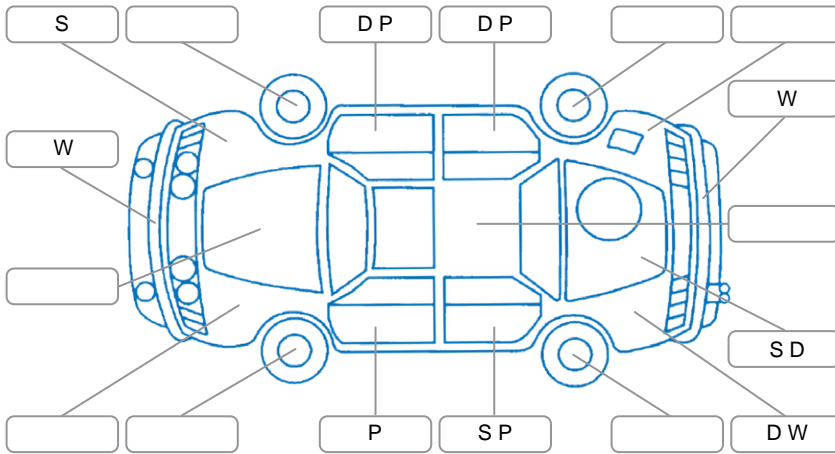

Report ID:	24,877,517	Version:	2
Created:	21 May 2026		

Make:	Ssangyong	Model:	Actyon Sport
Body Style:	Utility	Year:	2014
Rego No.:	REE99	Rego Expiry:	28 Dec 2025
WoF Expiry:	13 Oct 2026	Odometer:	151,610 Kms
Good No.:	24877517	VIN:	KPADA1E6SEP200534
Next Service:	137,000kms	Service History:	No

Key
 S = Scratch R = Rust C = Crack * = Decals W = Significant scuffs
 D = Dent PT = Paint defect P = Pin dent SC = Stone Chips

Note: some defects and blemishes may not be displayed in the diagram

Body Inspection Comments

Interior Comments

Seats:	Good
Carpets:	Good
Panels:	Poor
Dashboard:	Good

General Comments

Oil service is well overdue. Engine oil and coolant level are low.

Road Conditions During Test Drive	Dry		
Engine Timing Mechanism	Timing Chain		
Evidence of Cam Belt Replacement	<input type="checkbox"/> Yes	<input type="checkbox"/> No	Kms
Inspected by:	Yuki Itohara		
Published by:	Harry Lynch		
Inspection Date:	20 May 2026		