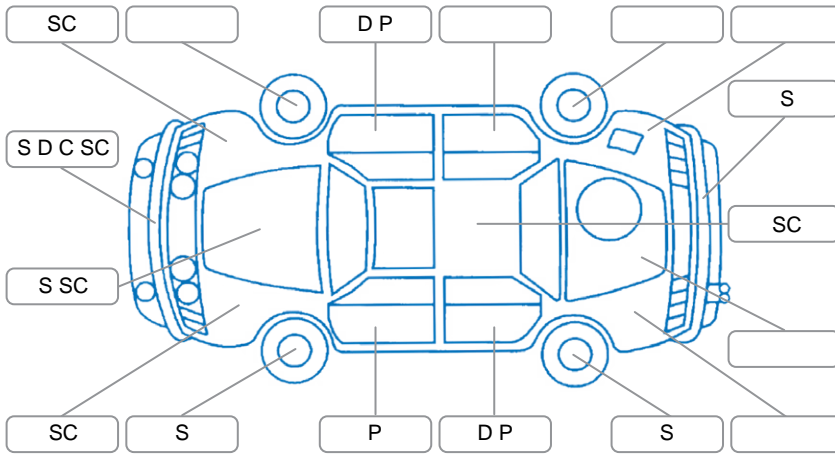

Report ID:	24,877,501	Version:	1
Created:	21 May 2026		

Make:	Mazda	Model:	Mazda3
Body Style:	Hatchback	Year:	2022
Rego No.:	PBR515	Rego Expiry:	23 Aug 2026
WoF Expiry:	11 Mar 2027	Odometer:	50,831 Kms
Good No.:	24877501	VIN:	JM0BP2H7A01202324
Next Service:	63,600kms	Service History:	Yes

Key
 S = Scratch R = Rust C = Crack * = Decals W = Significant scuffs
 D = Dent PT = Paint defect P = Pin dent SC = Stone Chips

Note: some defects and blemishes may not be displayed in the diagram

Body Inspection Comments

Conditions During Body Inspection: Dry Wet

Under Carriage and Under Bonnet Inspection Comments

Interior Comments

Seats:	Good
Carpets:	Good
Panels:	Good
Dashboard:	Good

General Comments

Road Conditions During Test Drive	Wet	
Engine Timing Mechanism	Timing Chain	
Evidence of Cam Belt Replacement	<input type="checkbox"/> Yes <input type="checkbox"/> No	Kms
Inspected by:	Jason Young	
Published by:	Jason Young	
Inspection Date:	21 May 2026	