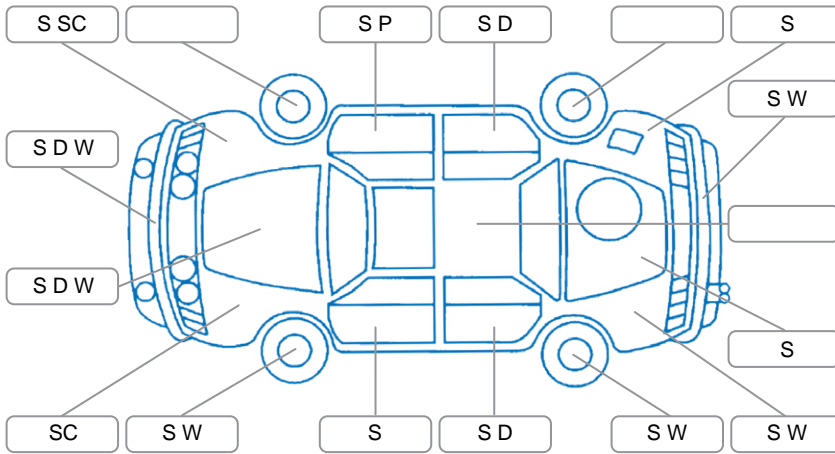

Report ID:	24,877,474	Version:	1
Created:	19 May 2026		

Make:	Subaru	Model:	Outback
Body Style:	SUV	Year:	2022
Rego No.:	PAN935	Rego Expiry:	27 Jun 2026
WoF Expiry:	21 Mar 2027	Odometer:	96,052 Kms
Good No.:	24877474	VIN:	JF2BT9KL3NG022629
Next Service:	105000	Service History:	Yes

Key
 S = Scratch R = Rust C = Crack * = Decals W = Significant scuffs
 D = Dent PT = Paint defect P = Pin dent SC = Stone Chips

Note: some defects and blemishes may not be displayed in the diagram

Body Inspection Comments

Crack in lower screen cva area, bumper grille broken, drivers door seal torn, front bumper upper support bent,

Conditions During Body Inspection Wet

Under Carriage and Under Bonnet Inspection Comments

Interior Comments