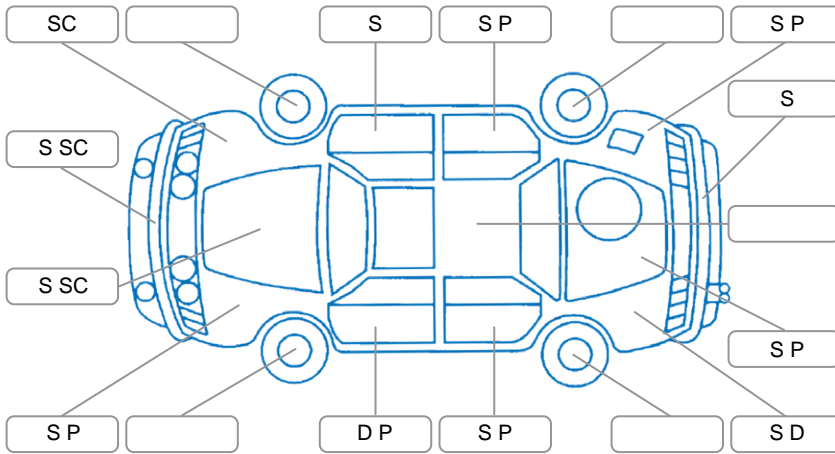

Report ID:	24,877,461	Version:	1
Created:	18 May 2026		

Make:	Ford	Model:	Ranger
Body Style:	Utility	Year:	2019
Rego No.:	MFH458	Rego Expiry:	23 Jun 2027
WoF Expiry:	11 Jun 2026	Odometer:	135,570 Kms
Good No.:	24877461	VIN:	MPBUMFF50KX218689
Next Service:	149,538km's	Service History:	Yes

Key
 S = Scratch R = Rust C = Crack * = Decals W = Significant scuffs
 D = Dent PT = Paint defect P = Pin dent SC = Stone Chips

Note: some defects and blemishes may not be displayed in the diagram

Body Inspection Comments

Small stone crack in right side viewing area of windscreen. End cap missing off right rear roof rack bar.

Conditions During Body Inspection: Dry

Under Carriage and Under Bonnet Inspection Comments

Interior Comments

Seats:	Good
Carpets:	Good
Panels:	Good
Dashboard:	Good

General Comments

Left rear door frame seal is damaged & torn.

Road Conditions During Test Drive	Dry
Engine Timing Mechanism	Timing Chain
Evidence of Cam Belt Replacement	<input type="checkbox"/> Yes <input type="checkbox"/> No Kms
Inspected by:	Jason Young
Published by:	Jason Young
Inspection Date:	18 May 2026