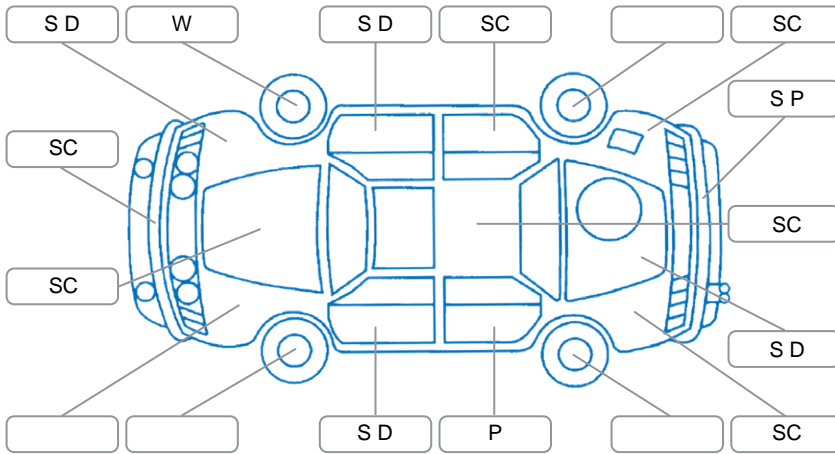

Report ID:	24,877,442	Version:	2
Created:	22 May 2026		

Make:	Ford	Model:	Ranger
Body Style:	Utility	Year:	2021
Rego No.:	NFZ665	Rego Expiry:	19 Jul 2026
WoF Expiry:	03 Dec 2026	Odometer:	155,833 Kms
Good No.:	24877442	VIN:	MPBUMFF50LX305690
Next Service:	166,500kms	Service History:	Yes

**Key**  
 S = Scratch    R = Rust    C = Crack    \* = Decals    W = Significant scuffs  
 D = Dent    PT = Paint defect    P = Pin dent    SC = Stone Chips

Note: some defects and blemishes may not be displayed in the diagram