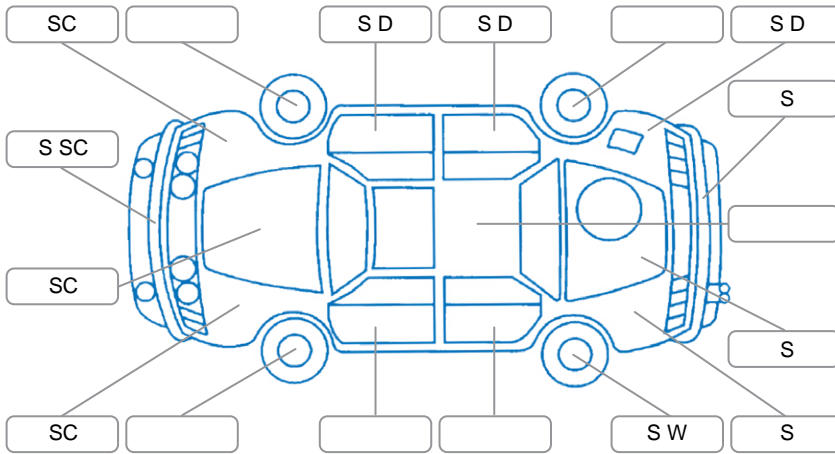

Key
 S = Scratch R = Rust C = Crack * = Decals W = Significant scuffs
 D = Dent PT = Paint defect P = Pin dent SC = Stone Chips

Note: some defects and blemishes may not be displayed in the diagram

Body Inspection Comments

Conditions During Body Inspection: Dry

Under Carriage and Under Bonnet Inspection Comments

Interior Comments

Seats:	Good
Carpets:	Good
Panels:	Good
Dashboard:	Good

General Comments

Parcel tray missing,

Road Conditions During Test Drive	Dry		
Engine Timing Mechanism	Timing Chain		
Evidence of Cam Belt Replacement	<input type="checkbox"/> Yes	<input type="checkbox"/> No	Kms
Inspected by:	Steve Ingram		
Published by:	Steve Ingram		
Inspection Date:	15 May 2026		