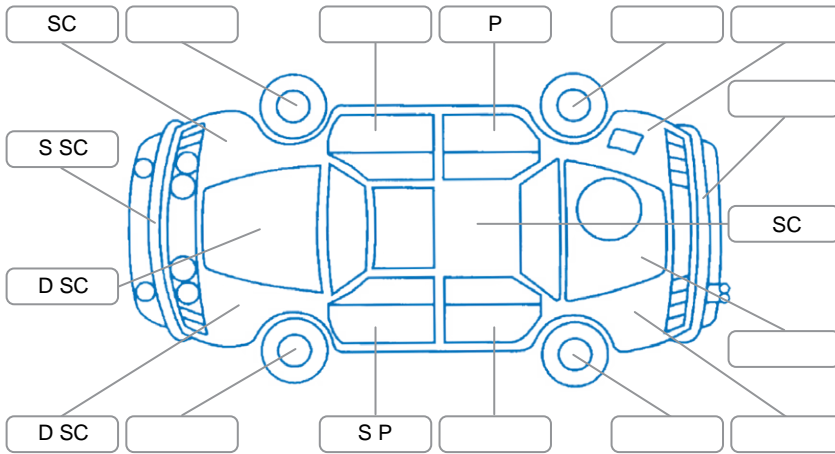

Report ID:	24,877,380	Version:	1
Created:	18 May 2026		

Make:	Ford	Model:	Ranger
Body Style:	Utility	Year:	2020
Rego No.:	NFL921	Rego Expiry:	22 Sep 2026
WoF Expiry:	06 Jan 2027	Odometer:	174,418 Kms
Good No.:	24877380	VIN:	MPBUMFF50LX305276
Next Service:	176000	Service History:	No

Key

S = Scratch R = Rust C = Crack * = Decals W = Significant scuffs
 D = Dent PT = Paint defect P = Pin dent SC = Stone Chips

Note: some defects and blemishes may not be displayed in the diagram

Body Inspection Comments

Dent in left sill, dents in both rear cab corners, right sill paint worn,

Conditions During Body Inspection

Dry

Under Carriage and Under Bonnet Inspection Comments

Interior Comments

Seats:	Good
Carpets:	Good
Panels:	Good
Dashboard:	Average

General Comments

Screw holes in left side of dash,

Road Conditions During Test Drive Dry

Engine Timing Mechanism Timing Chain

Evidence of Cam Belt Replacement Yes No Kms

Inspected by: Steve Ingram

Published by: Glen Charlton