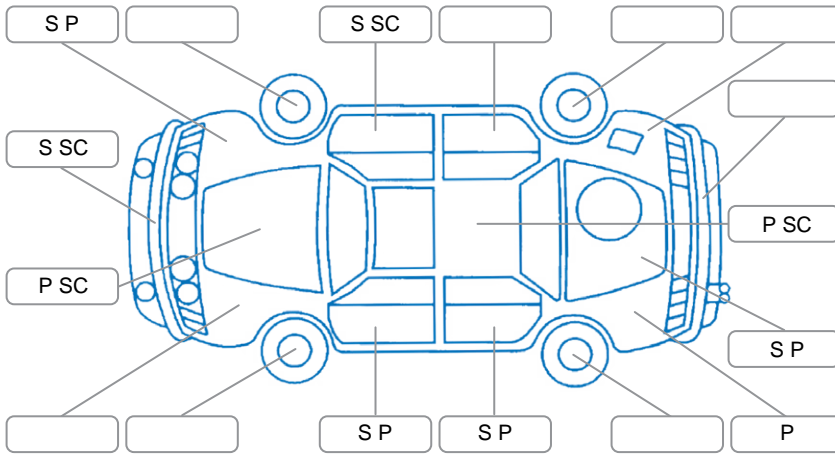

Report ID:	24,877,314	Version:	2
Created:	20 May 2026		

Make:	Nissan	Model:	X-Trail
Body Style:	SUV	Year:	2023
Rego No.:	PTW70	Rego Expiry:	14 Sep 2026
WoF Expiry:	14 Mar 2027	Odometer:	131,939 Kms
Good No.:	24877314	VIN:	JN1T33TD3A0000163
Next Service:	139,000kms	Service History:	Yes

Key

S = Scratch R = Rust C = Crack * = Decals W = Significant scuffs
 D = Dent PT = Paint defect P = Pin dent SC = Stone Chips

Note: some defects and blemishes may not be displayed in the diagram

Body Inspection Comments

Minor spider rust around stone chips on roof.

Conditions During Body Inspection

Dry

Under Carriage and Under Bonnet Inspection Comments

Interior Comments

Seats:	Good
Carpets:	Good
Panels:	Good
Dashboard:	Good