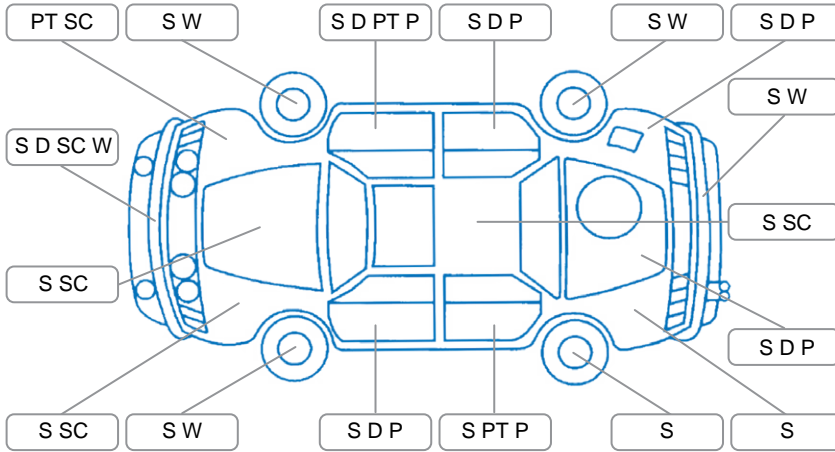

Report ID:	24,877,305	Version:	1
Created:	15 May 2026		

Make:	Volkswagen	Model:	Caddy
Body Style:	Van	Year:	2011
Rego No.:	FZD262	Rego Expiry:	23 Sep 2026
WoF Expiry:	07 Sep 2026	Odometer:	247,693 Kms
Good No.:	24877305	VIN:	WV2ZZZ2KZBX270595
Next Service:	255,000km's	Service History:	No

Key

S = Scratch R = Rust C = Crack * = Decals W = Significant scuffs
 D = Dent PT = Paint defect P = Pin dent SC = Stone Chips

Note: some defects and blemishes may not be displayed in the diagram

Body Inspection Comments

Plastic centre cap missing off left rear wheel. Large dents in right rear door. Spare wheel is missing.

Conditions During Body Inspection	Dry
-----------------------------------	-----

Under Carriage and Under Bonnet Inspection Comments