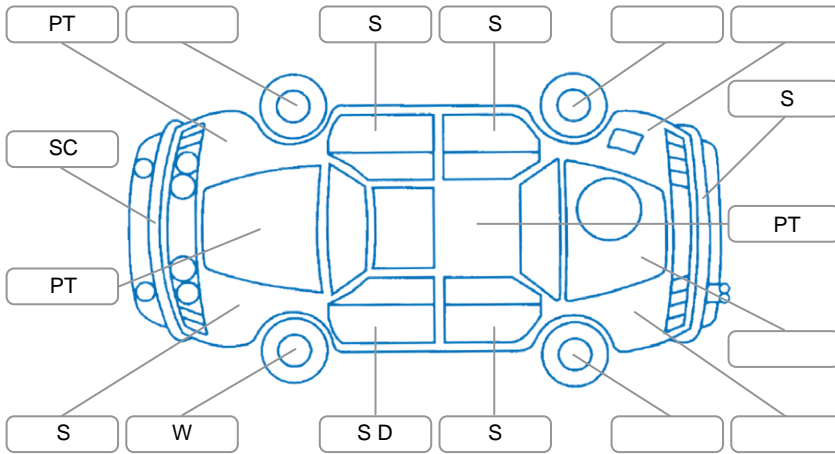

Key
 S = Scratch R = Rust C = Crack * = Decals W = Significant scuffs
 D = Dent PT = Paint defect P = Pin dent SC = Stone Chips

Note: some defects and blemishes may not be displayed in the diagram

Body Inspection Comments

Birds droppings paint damage on right front guard and bonnet, roof.

Conditions During Body Inspection: Dry

Under Carriage and Under Bonnet Inspection Comments

Interior Comments

Seats:	Good
Carpets:	Good
Panels:	Good
Dashboard:	Good