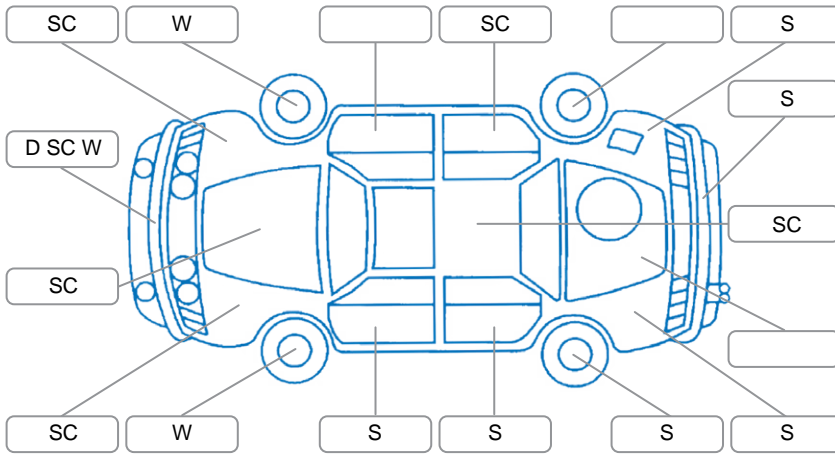

Report ID:	24,877,276	Version:	1
Created:	15 May 2026		

Make:	Toyota	Model:	Corolla
Body Style:	Hatchback	Year:	2013
Rego No.:	HDM195	Rego Expiry:	26 Nov 2026
WoF Expiry:	10 Mar 2027	Odometer:	123,177 Kms
Good No.:	24877276	VIN:	JTNKU3JE80J040017
Next Service:	138,000kms	Service History:	Yes

Key

S = Scratch R = Rust C = Crack * = Decals W = Significant scuffs
 D = Dent PT = Paint defect P = Pin dent SC = Stone Chips

Note: some defects and blemishes may not be displayed in the diagram

Body Inspection Comments

Minor stone cracks in left side of wind screen. Left front guard bottom lip is bent.

Conditions During Body Inspection

Dry

Under Carriage and Under Bonnet Inspection Comments

Weeping from transmission right output.