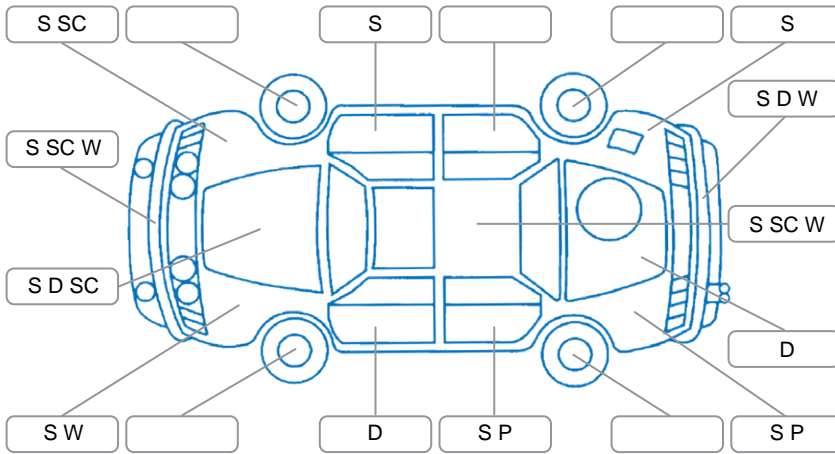

Report ID:	24,877,269	Version:	3
Created:	05 Jun 2026		

Make:	Mitsubishi	Model:	Eclipse Cross
Body Style:	SUV	Year:	2022
Rego No.:	PFN118	Rego Expiry:	16 Aug 2026
WoF Expiry:	17 Oct 2026	Odometer:	102,825 Kms
Good No.:	24877269	VIN:	JMFXDGL3WNZ004245
Next Service:	112900kms	Service History:	Yes

Key

S = Scratch R = Rust C = Crack * = Decals W = Significant scuffs
 D = Dent PT = Paint defect P = Pin dent SC = Stone Chips

Note: some defects and blemishes may not be displayed in the diagram

Body Inspection Comments

Left wheel flare scratched, car has 1 charge cable and 1 charge cable/charger,

Conditions During Body Inspection

Dry

Under Carriage and Under Bonnet Inspection Comments

Interior Comments

Seats:	Good
Carpets:	Good
Panels:	Good
Dashboard:	Good