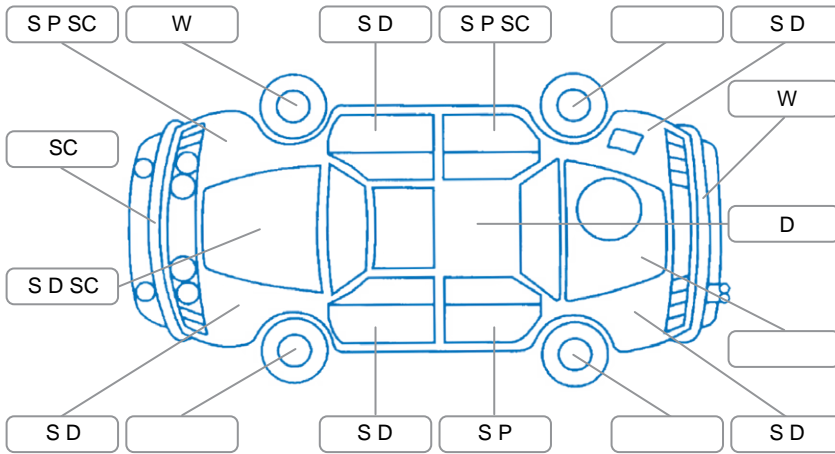

Report ID:	24,877,253	Version:	1
Created:	15 May 2026		

Make:	Toyota	Model:	Corolla Cross
Body Style:	SUV	Year:	2023
Rego No.:	PTU150	Rego Expiry:	07 Feb 2027
WoF Expiry:	13 Mar 2027	Odometer:	83,147 Kms
Good No.:	24877253	VIN:	JTNABAAB00J002437
Next Service:	90,000kms	Service History:	Yes

Key
 S = Scratch R = Rust C = Crack * = Decals W = Significant scuffs
 D = Dent PT = Paint defect P = Pin dent SC = Stone Chips

Note: some defects and blemishes may not be displayed in the diagram

Body Inspection Comments

Minor dent on left cant rail.

Conditions During Body Inspection Dry

Under Carriage and Under Bonnet Inspection Comments

Interior Comments

Seats:	Good
Carpets:	Good
Panels:	Good
Dashboard:	Good

General Comments