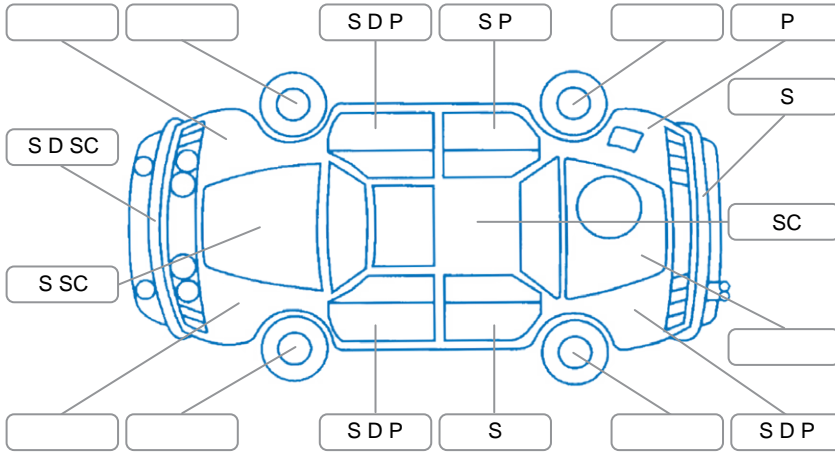

Report ID:	24,877,248	Version:	1
Created:	14 May 2026		

Make:	Mitsubishi	Model:	Outlander
Body Style:	SUV	Year:	2016
Rego No.:	KBW579	Rego Expiry:	09 Oct 2026
WoF Expiry:	20 Oct 2026	Odometer:	105,547 Kms
Good No.:	24877248	VIN:	JMFXTGF8WGZ006471
Next Service:	114,700km's	Service History:	No

**Key**

S = Scratch    R = Rust    C = Crack    \* = Decals    W = Significant scuffs  
 D = Dent    PT = Paint defect    P = Pin dent    SC = Stone Chips

Note: some defects and blemishes may not be displayed in the diagram