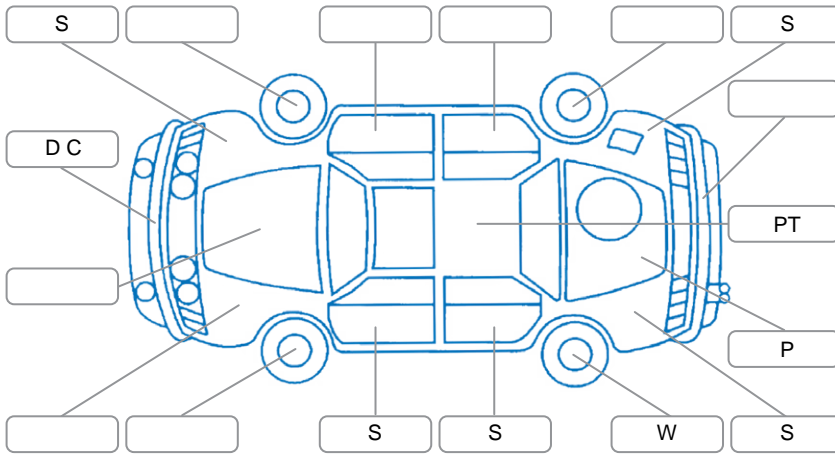

Key

S = Scratch R = Rust C = Crack * = Decals W = Significant scuffs
 D = Dent PT = Paint defect P = Pin dent SC = Stone Chips

Note: some defects and blemishes may not be displayed in the diagram

Body Inspection Comments

Under Carriage and Under Bonnet Inspection Comments

Interior Comments

Seats:	Side of right front base pad is worn.
Carpets:	Good
Panels:	Good
Dashboard:	Good

General Comments

Rego is on hold, Noise from power line. Right rear grab handle is broken.