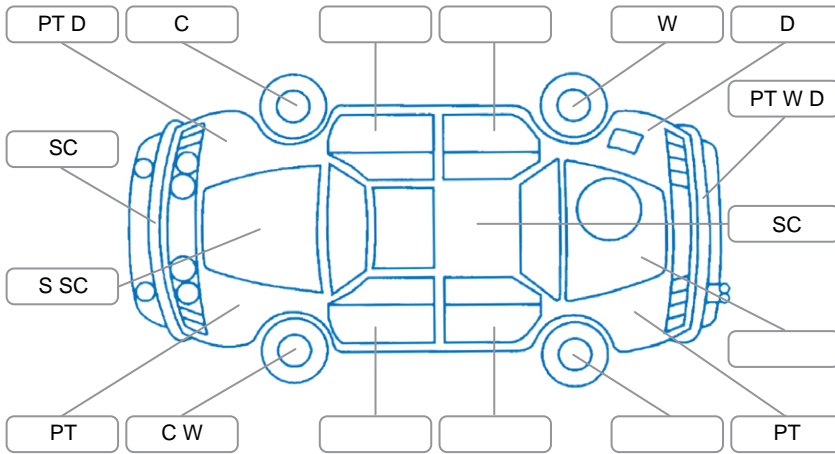

Report ID:	24,877,194	Version:	1
Created:	15 May 2026		

Make:	Ford	Model:	Mondeo
Body Style:	Wagon	Year:	2008
Rego No.:	ELE762	Rego Expiry:	15 May 2027
WoF Expiry:	15 May 2026	Odometer:	185,366 Kms
Good No.:	24877194	VIN:	WF0GXXGBBG8A73657
Next Service:	189,000kms	Service History:	No

Key

S = Scratch R = Rust C = Crack * = Decals W = Significant scuffs
 D = Dent PT = Paint defect P = Pin dent SC = Stone Chips

Note: some defects and blemishes may not be displayed in the diagram

Body Inspection Comments

Paint is flaking on Left front guard, Left quarter, Rear bumper, Right front guard. Left sill has large dents under left front door. Left tail light clip is not fitted correctly.

Conditions During Body Inspection: Dry