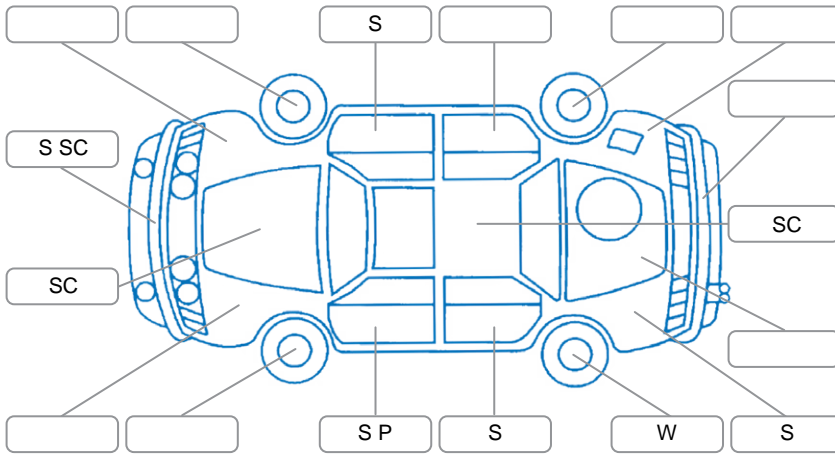

Report ID:	24,877,187	Version:	1
Created:	08 May 2026		

Make:	Mitsubishi	Model:	Eclipse Cross
Body Style:	SUV	Year:	2022
Rego No.:	NUM351	Rego Expiry:	23 Jul 2026
WoF Expiry:	23 Mar 2027	Odometer:	58,886 Kms
Good No.:	24877187	VIN:	JMFXDGL3WNZ001890
Next Service:	71,000kms	Service History:	Yes

Key
 S = Scratch R = Rust C = Crack * = Decals W = Significant scuffs
 D = Dent PT = Paint defect P = Pin dent SC = Stone Chips

Note: some defects and blemishes may not be displayed in the diagram

Body Inspection Comments

Inside edge of right front tyre is starting to wear.

Conditions During Body Inspection: Wet

Under Carriage and Under Bonnet Inspection Comments

Interior Comments

Seats:	Good
Carpets:	Good
Panels:	Good
Dashboard:	Good