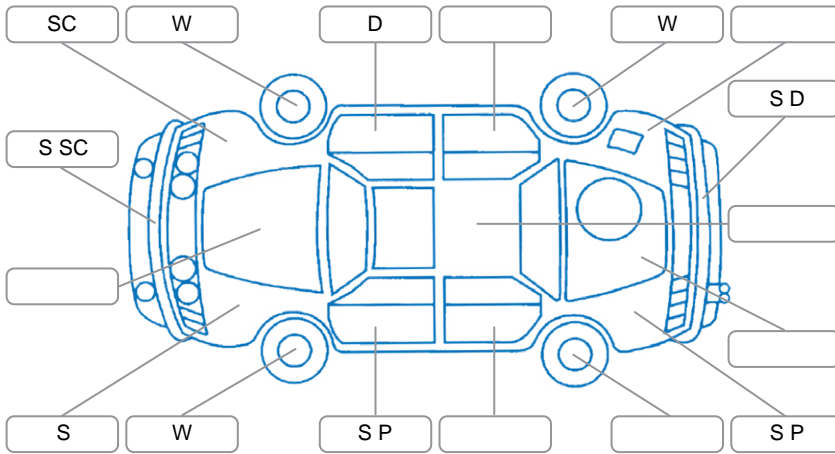

Report ID:	24,877,173	Version:	5
Created:	15 May 2026		

Make:	Tesla	Model:	Model 3
Body Style:	Sedan	Year:	2021
Rego No.:	NSP361	Rego Expiry:	03 Nov 2026
WoF Expiry:	27 Nov 2026	Odometer:	83,302 Kms
Good No.:	24877173	VIN:	LRW3F7FJXMC328547
Next Service:	unknown	Service History:	No

Key
 S = Scratch R = Rust C = Crack * = Decals W = Significant scuffs
 D = Dent PT = Paint defect P = Pin dent SC = Stone Chips

Note: some defects and blemishes may not be displayed in the diagram

Body Inspection Comments