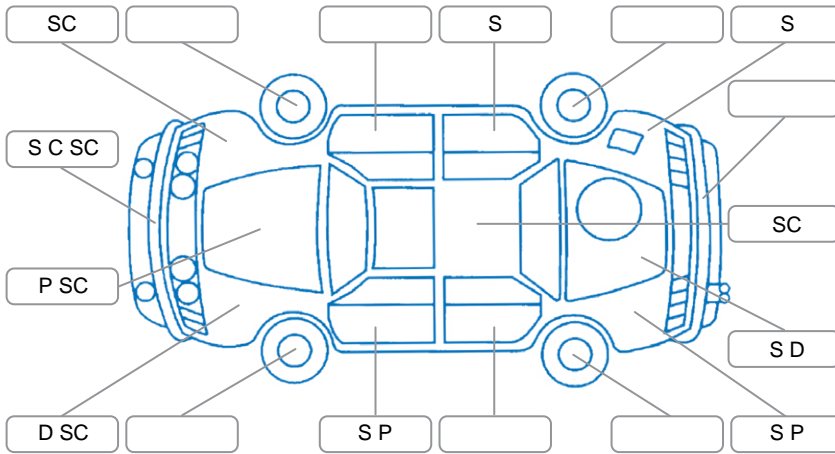

Report ID:	24,877,139	Version:	1
Created:	06 May 2026		

Make:	Ford	Model:	Ranger
Body Style:	Utility	Year:	2019
Rego No.:	MKB437	Rego Expiry:	15 Jun 2026
WoF Expiry:	15 Aug 2026	Odometer:	177,702 Kms
Good No.:	24877139	VIN:	MPBUMFF50KX218690
Next Service:	188,000km's	Service History:	Yes

Key
 S = Scratch R = Rust C = Crack * = Decals W = Significant scuffs
 D = Dent PT = Paint defect P = Pin dent SC = Stone Chips

Note: some defects and blemishes may not be displayed in the diagram

Body Inspection Comments

Inside edges are worn on both front tyres.

Conditions During Body Inspection Dry

Under Carriage and Under Bonnet Inspection Comments

Interior Comments

Seats:	Good
Carpets:	Good
Panels:	Good
Dashboard:	Good

General Comments

Road user charges are overdue. Door frame seal are torn & damaged on left front door & both rear door seals.

Road Conditions During Test Drive	Dry		
Engine Timing Mechanism	Timing Chain		
Evidence of Cam Belt Replacement	<input type="checkbox"/> Yes	<input type="checkbox"/> No	Kms
Inspected by:	Jason Young		
Published by:	Glen Charlton		
Inspection Date:	05 May 2026		