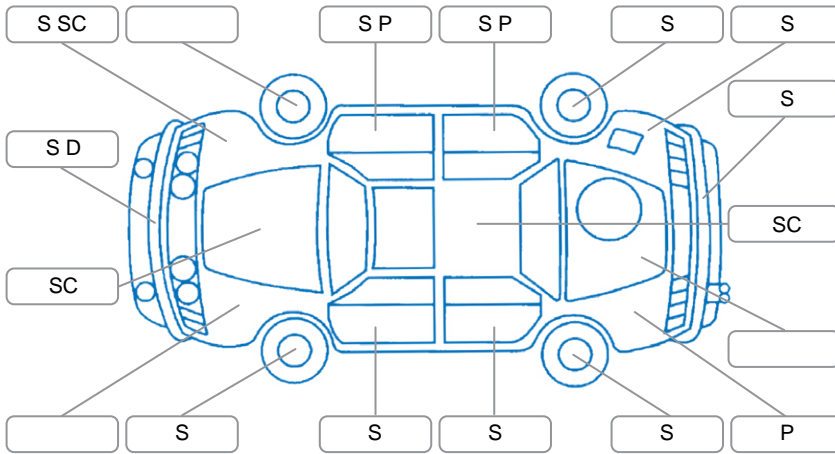

Report ID:	24,877,125	Version:	2
Created:	08 May 2026		

Make:	Mitsubishi	Model:	Eclipse Cross
Body Style:	SUV	Year:	2022
Rego No.:	NUM333	Rego Expiry:	23 Jul 2026
WoF Expiry:	01 May 2027	Odometer:	122,821 Kms
Good No.:	24877125	VIN:	JMFXDGL3WNZ001943
Next Service:	136,500km's	Service History:	Yes

Key
 S = Scratch R = Rust C = Crack * = Decals W = Significant scuffs
 D = Dent PT = Paint defect P = Pin dent SC = Stone Chips

Note: some defects and blemishes may not be displayed in the diagram

Body Inspection Comments