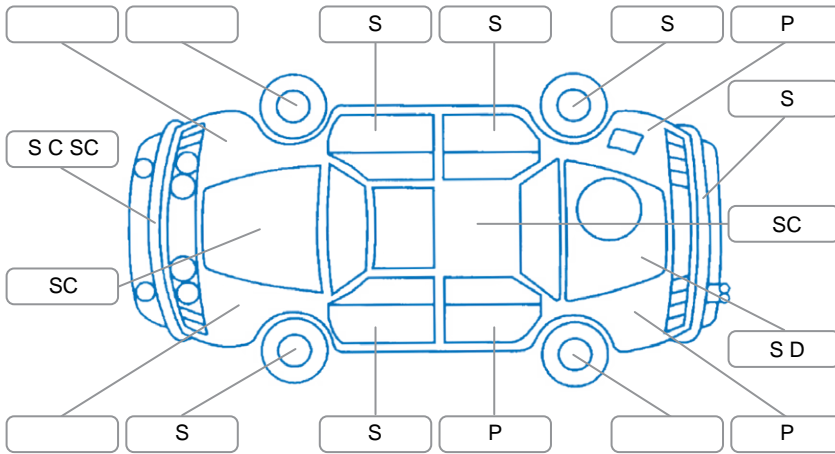

Report ID:	24,877,092	Version:	4
Created:	14 May 2026		

Make:	Mitsubishi	Model:	Eclipse Cross
Body Style:	SUV	Year:	2022
Rego No.:	NUM344	Rego Expiry:	23 Jul 2026
WoF Expiry:	24 Mar 2027	Odometer:	108,583 Kms
Good No.:	24877092	VIN:	JMFXDGL3WNZ001938
Next Service:	118,00km's	Service History:	Yes

Key
 S = Scratch R = Rust C = Crack * = Decals W = Significant scuffs
 D = Dent PT = Paint defect P = Pin dent SC = Stone Chips

Note: some defects and blemishes may not be displayed in the diagram

Body Inspection Comments

Conditions During Body Inspection: Dry

Under Carriage and Under Bonnet Inspection Comments

Interior Comments

Seats:	Good
Carpets:	Good
Panels:	Average
Dashboard:	Good

General Comments

Road Conditions During Test Drive	Dry		
Engine Timing Mechanism	Timing Chain		
Evidence of Cam Belt Replacement	<input type="checkbox"/> Yes	<input type="checkbox"/> No	Kms
Inspected by:	Jason Young		
Published by:	Glen Charlton		
Inspection Date:	05 May 2026		