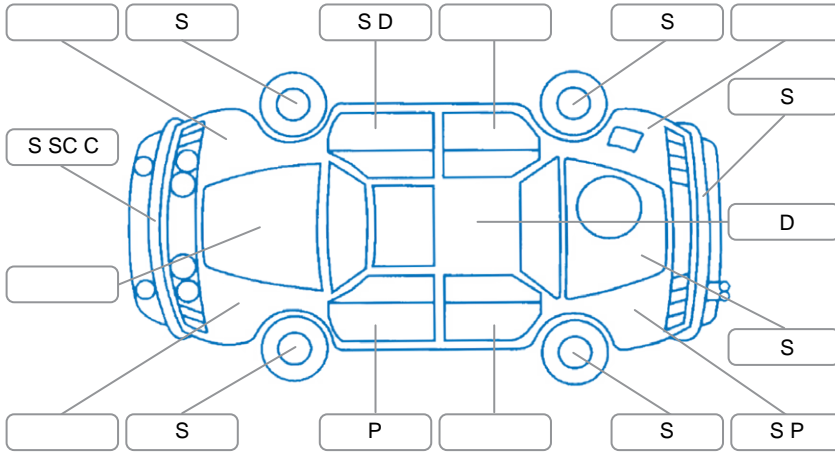

Report ID:	24,877,063	Version:	3
Created:	20 May 2026		

Make:	Polestar	Model:	Polestar 2
Body Style:	Hatchback	Year:	2022
Rego No.:	PLY718	Rego Expiry:	20 Sep 2026
WoF Expiry:	01 Oct 2026	Odometer:	71,752 Kms
Good No.:	24877063	VIN:	YSMVSEFA6PL118872
Next Service:	?	Service History:	Yes

Key

S = Scratch R = Rust C = Crack * = Decals W = Significant scuffs
 D = Dent PT = Paint defect P = Pin dent SC = Stone Chips

Note: some defects and blemishes may not be displayed in the diagram

Body Inspection Comments

Conditions During Body Inspection: Dry

Under Carriage and Under Bonnet Inspection Comments

Right rear shock is damp & is starting to leak.

Interior Comments

Seats:	Good
Carpets:	Good
Panels:	Good
Dashboard:	Good