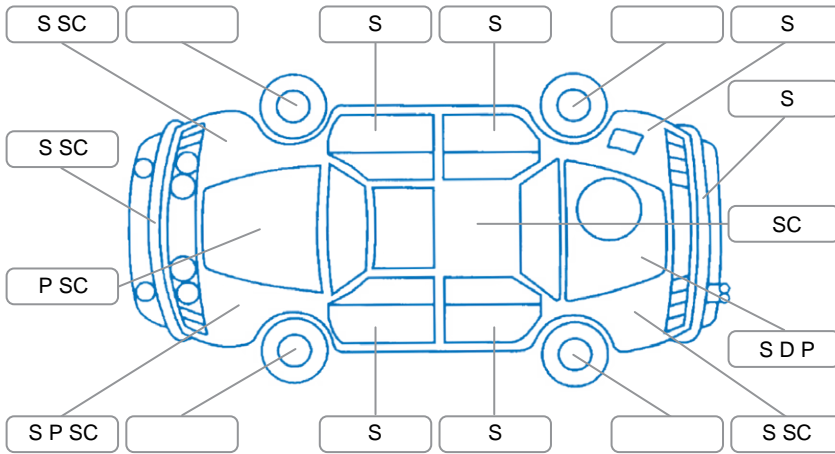

Report ID:	24,877,059	Version:	1
Created:	04 May 2026		

Make:	Ford	Model:	Ranger
Body Style:	Utility	Year:	2023
Rego No.:	PRF630	Rego Expiry:	15 Jul 2026
WoF Expiry:	16 Jan 2027	Odometer:	188,029 Kms
Good No.:	24877059	VIN:	MNACMFF60NW254299
Next Service:	200,735km's	Service History:	No

Key

S = Scratch R = Rust C = Crack * = Decals W = Significant scuffs
 D = Dent PT = Paint defect P = Pin dent SC = Stone Chips

Note: some defects and blemishes may not be displayed in the diagram

Body Inspection Comments

Dent in top edge of left side sill, inside of left front door frame. Has aftermarket phone kit aerial fitted to left front guard.

Conditions During Body Inspection Dry

Under Carriage and Under Bonnet Inspection Comments