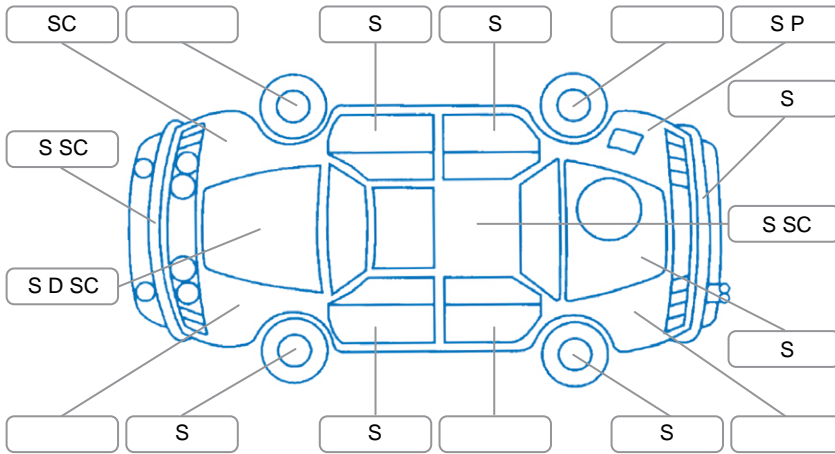

Report ID:	24,877,037	Version:	2
Created:	26 May 2026		

Make:	Skoda	Model:	Scala
Body Style:	Hatchback	Year:	2022
Rego No.:	PNZ317	Rego Expiry:	14 Nov 2026
WoF Expiry:	14 Nov 2026	Odometer:	126,921 Kms
Good No.:	24877037	VIN:	TMBFK7NW9P3013154
Next Service:	128,000km's	Service History:	No

Key

S = Scratch R = Rust C = Crack * = Decals W = Significant scuffs
 D = Dent PT = Paint defect P = Pin dent SC = Stone Chips

Note: some defects and blemishes may not be displayed in the diagram

Body Inspection Comments

Conditions During Body Inspection: Dry

Under Carriage and Under Bonnet Inspection Comments

Interior Comments

Seats:	Good
Carpets:	Good
Panels:	Good
Dashboard:	Good

General Comments

Road Conditions During Test Drive	Dry
Engine Timing Mechanism	Cambelt
Evidence of Cam Belt Replacement	<input type="checkbox"/> Yes <input checked="" type="checkbox"/> No Kms
Inspected by:	Jason Young
Published by:	Glen Charlton
Inspection Date:	18 May 2026