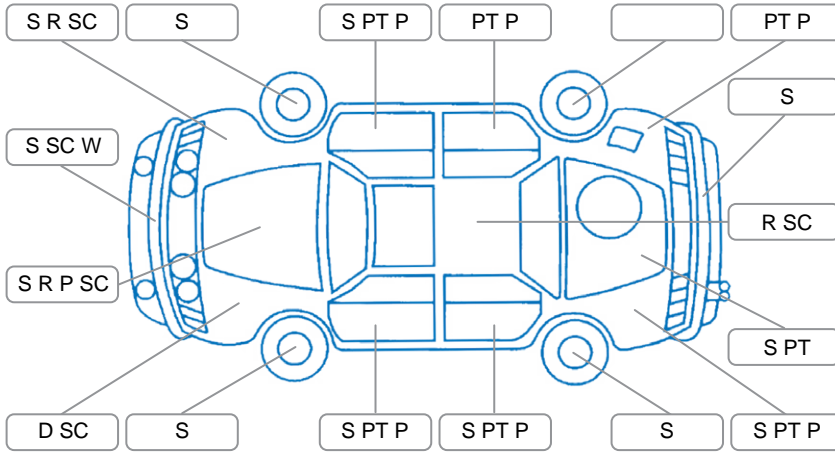

Report ID:	24,876,992	Version:	1
Created:	30 Apr 2026		

Make:	Toyota	Model:	Corolla
Body Style:	Hatchback	Year:	2017
Rego No.:	KSC99	Rego Expiry:	19 Jul 2026
WoF Expiry:	30 Jun 2026	Odometer:	74,090 Kms
Good No.:	24876992	VIN:	JTNKU3JE00J569039
Next Service:	81,079km's	Service History:	Yes

Key

S = Scratch R = Rust C = Crack * = Decals W = Significant scuffs
 D = Dent PT = Paint defect P = Pin dent SC = Stone Chips

Note: some defects and blemishes may not be displayed in the diagram

Body Inspection Comments

Bottom rear corner of right front guard has bottom lip damaged & bent, is not aligned to sill correctly.

Conditions During Body Inspection	Dry
-----------------------------------	-----

Under Carriage and Under Bonnet Inspection Comments