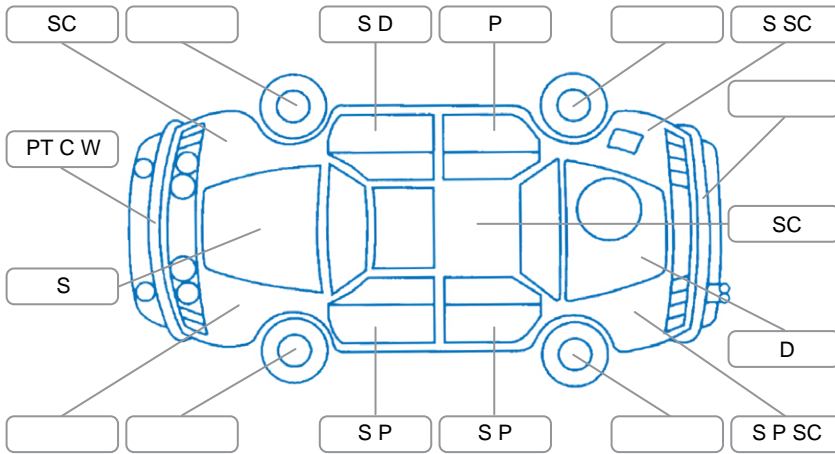

Report ID:	24,876,959	Version:	3
Created:	08 May 2026		

Make:	Mazda	Model:	Bt-50
Body Style:	Utility	Year:	2018
Rego No.:	LJR12	Rego Expiry:	08 Nov 2026
WoF Expiry:	07 May 2027	Odometer:	282,855 Kms
Good No.:	24876959	VIN:	MMOUR0YG100791181
Next Service:	290,000kms	Service History:	No

Key
 S = Scratch R = Rust C = Crack * = Decals W = Significant scuffs
 D = Dent PT = Paint defect P = Pin dent SC = Stone Chips

Note: some defects and blemishes may not be displayed in the diagram

Body Inspection Comments

Front grille is damaged. Bolt holes for aftermarket light on roof of canopy. Door seal rubbers are torn.

Conditions During Body Inspection Dry

Under Carriage and Under Bonnet Inspection Comments

Interior Comments

Seats:	Edge of right front base pad is torn.
Carpets:	Average
Panels:	Average
Dashboard:	Average

General Comments

Head unit is faulty (Navi, radio, touch panel are not operating).

Road Conditions During Test Drive	Dry
Engine Timing Mechanism	Timing Chain
Evidence of Cam Belt Replacement	<input type="checkbox"/> Yes <input type="checkbox"/> No Kms
Inspected by:	Yuki Itohara
Published by:	Glen Charlton
Inspection Date:	01 May 2026