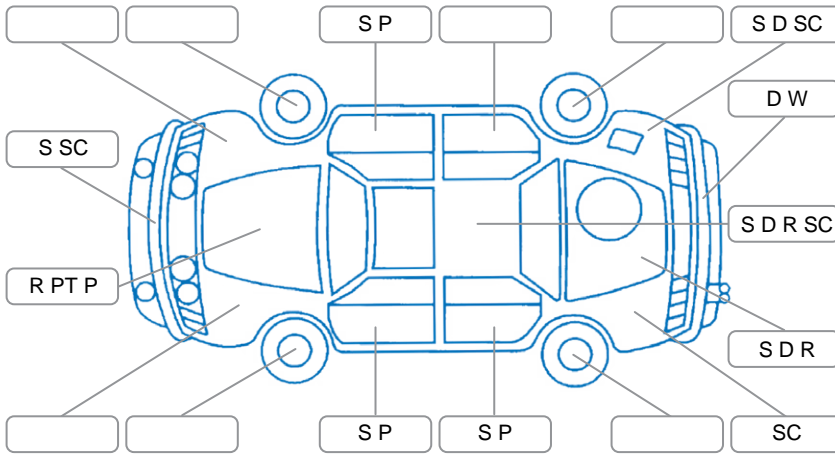

Report ID:	24,876,944	Version:	1
Created:	01 May 2026		

Make:	Mazda	Model:	Bt-50
Body Style:	Utility	Year:	2018
Rego No.:	LJC878	Rego Expiry:	29 Apr 2027
WoF Expiry:	03 May 2026	Odometer:	214,409 Kms
Good No.:	24876944	VIN:	MMOUR0YG100803641
Next Service:	221,000kms	Service History:	No

Key
 S = Scratch R = Rust C = Crack * = Decals W = Significant scuffs
 D = Dent PT = Paint defect P = Pin dent SC = Stone Chips

Note: some defects and blemishes may not be displayed in the diagram

Body Inspection Comments

Paint is flaking on bonnet. Screw holes in both inside of front guards.
 Canopy has multiple large dents and rust and screw holes.

Conditions During Body Inspection: Dry

Under Carriage and Under Bonnet Inspection Comments

Interior Comments

Seats:	Good
Carpets:	Good
Panels:	Good
Dashboard:	Average

General Comments

R/T Screw holes around sift lever. Hole for wire for R/T under AC control panel.

Road Conditions During Test Drive	Dry		
Engine Timing Mechanism	Timing Chain		
Evidence of Cam Belt Replacement	<input type="checkbox"/> Yes	<input type="checkbox"/> No	Kms
Inspected by:	Yuki Itohara		
Published by:	Glen Charlton		
Inspection Date:	01 May 2026		