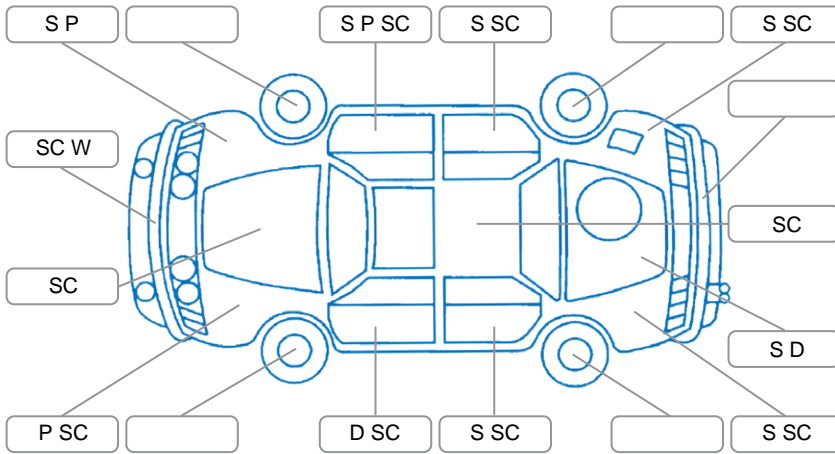

Report ID:	24,876,937	Version:	1
Created:	29 Apr 2026		

Make:	Ford	Model:	Ranger
Body Style:	Utility	Year:	2021
Rego No.:	NKT766	Rego Expiry:	15 Jul 2026
WoF Expiry:	12 Dec 2026	Odometer:	205,641 Kms
Good No.:	24876937	VIN:	MPBUMFF50LX307172
Next Service:	210,000kms	Service History:	No

**Key**  
 S = Scratch    R = Rust    C = Crack    \* = Decals    W = Significant scuffs  
 D = Dent    PT = Paint defect    P = Pin dent    SC = Stone Chips

Note: some defects and blemishes may not be displayed in the diagram

### Body Inspection Comments

Right side Lock of canopy is faulty. Left door mirror repeater is cracked.

Conditions During Body Inspection    Dry