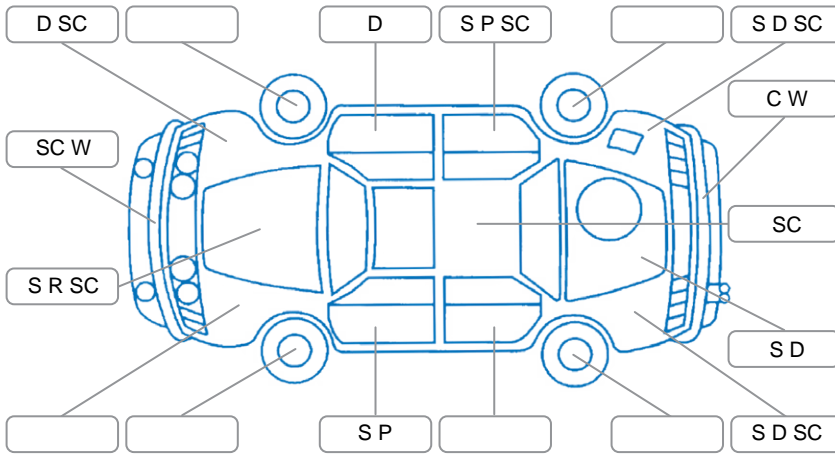

Report ID:	24,876,916	Version:	2
Created:	29 Apr 2026		

Make:	Ford	Model:	Ranger
Body Style:	Utility	Year:	2021
Rego No.:	NYJ152	Rego Expiry:	12 Sep 2026
WoF Expiry:	13 Dec 2026	Odometer:	188,497 Kms
Good No.:	24876916	VIN:	MNAUMFF50MW187612
Next Service:	202,008kms	Service History:	No

Key

S = Scratch R = Rust C = Crack * = Decals W = Significant scuffs
 D = Dent PT = Paint defect P = Pin dent SC = Stone Chips

Note: some defects and blemishes may not be displayed in the diagram

Body Inspection Comments

Gauge in left side of front grille. Gauge and small hole in right side of rear bumper skin. Minor dents in left cab corner. Stone cracks in middle of windshield. Large stone crack in right bottom black area of windshield. Left front wheel outside is bent.

Conditions During Body Inspection Dry

Under Carriage and Under Bonnet Inspection Comments

Interior Comments

Seats:	Right front base pad is worn.
Carpets:	Good
Panels:	Good
Dashboard:	Good

General Comments