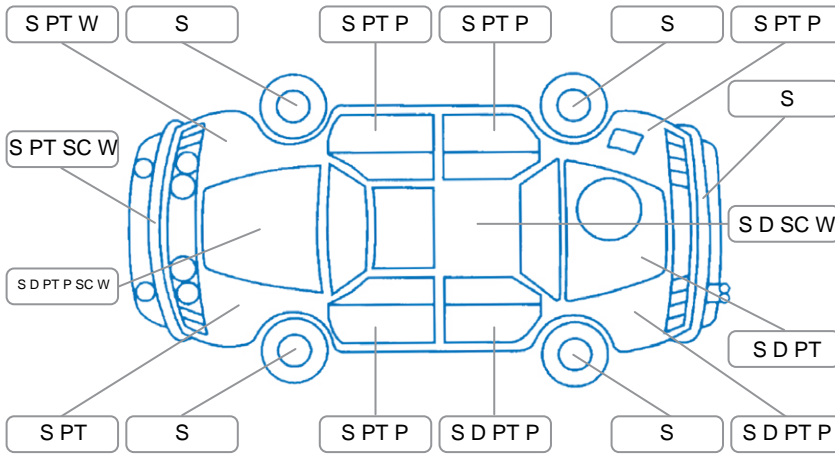

Key
 S = Scratch R = Rust C = Crack * = Decals W = Significant scuffs
 D = Dent PT = Paint defect P = Pin dent SC = Stone Chips

Note: some defects and blemishes may not be displayed in the diagram

Body Inspection Comments

Holes in all corners of both front & rear bumpers. Rubber grommet /dome & two R/T aerial bases fitted to roof panel.

Conditions During Body Inspection	Dry
-----------------------------------	-----

Under Carriage and Under Bonnet Inspection Comments

Oil leak from engine.

Interior Comments

Seats:	Good
Carpets:	Good
Panels:	Average
Dashboard:	Good

General Comments

Screw holes in dashboard & left side of centre console. Plastic panel missing off top centre part of dashboard. Bolt holes in left front foot well area. Interior panel on tailgate has two holes in it. Sunglasses holder in front interior roof panel is missing. Non-factory boot floor panel fitted.