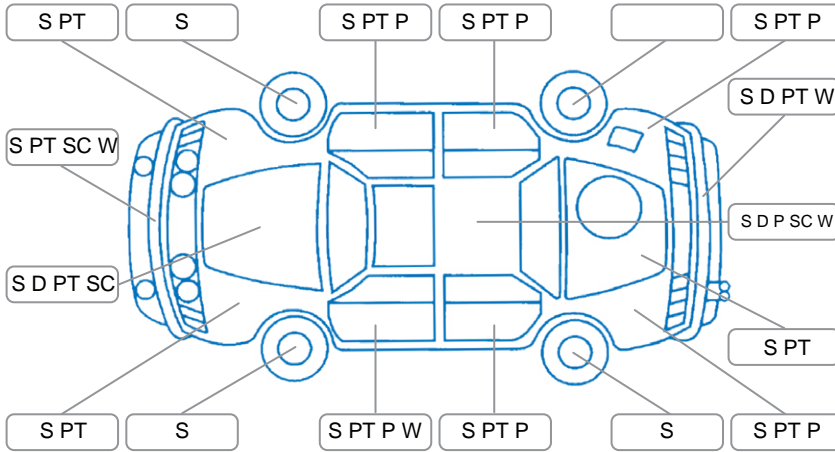

Key

S = Scratch R = Rust C = Crack * = Decals W = Significant scuffs
 D = Dent PT = Paint defect P = Pin dent SC = Stone Chips

Note: some defects and blemishes may not be displayed in the diagram

Body Inspection Comments

Holes in all corners of front and rear bumpers. Rubber grommet/dome & four R/T aerial base fitted to roof panel. Chrome trim broken on right side of rear bumper. Small dent in right side sill & small dent in left side sill, under both front doors.

Conditions During Body Inspection

Dry

Under Carriage and Under Bonnet Inspection Comments

Oil leak from engine. Right side outer cv boot is starting to split.

Interior Comments

Seats:	Good
Carpets:	Good
Panels:	Average
Dashboard:	Average