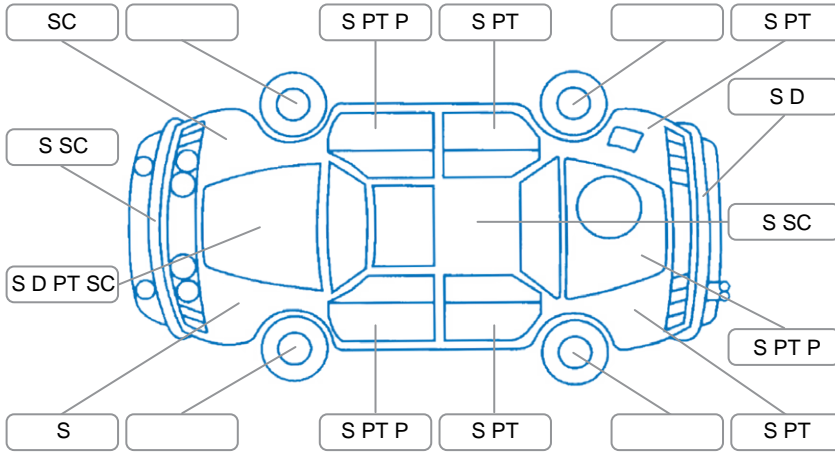

Report ID:	24,876,888	Version:	4
Created:	27 May 2026		

Make:	Holden	Model:	Colorado
Body Style:	Utility	Year:	2019
Rego No.:	MDZ757	Rego Expiry:	13 Jun 2027
WoF Expiry:	25 May 2027	Odometer:	91,797 Kms
Good No.:	24876888	VIN:	MMU148FK0LH600444
Next Service:	92,500km's	Service History:	Yes

### Key

S = Scratch    R = Rust    C = Crack    \* = Decals    W = Significant scuffs  
 D = Dent    PT = Paint defect    P = Pin dent    SC = Stone Chips

Note: some defects and blemishes may not be displayed in the diagram