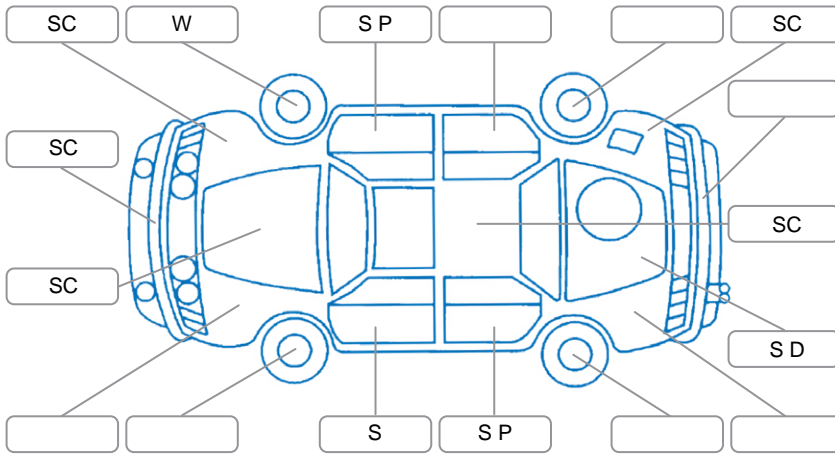

Report ID:	24,876,857	Version:	3
Created:	28 Apr 2026		

Make:	Holden	Model:	Colorado
Body Style:	Utility	Year:	2019
Rego No.:	MDB563	Rego Expiry:	21 May 2026
WoF Expiry:	16 Aug 2026	Odometer:	118,252 Kms
Good No.:	24876857	VIN:	MMU148MK0KH659517
Next Service:	132,555kms	Service History:	No

Key
 S = Scratch R = Rust C = Crack * = Decals W = Significant scuffs
 D = Dent PT = Paint defect P = Pin dent SC = Stone Chips

Note: some defects and blemishes may not be displayed in the diagram

Body Inspection Comments

Right running board is scuffed and cracked. Scratches in middle of windshield.

Conditions During Body Inspection: Dry

Under Carriage and Under Bonnet Inspection Comments

Interior Comments

Seats:	Good
Carpets:	Good
Panels:	Good
Dashboard:	Good

General Comments

Right front CV toot is broken and leaking. CV joint is worn. Touch screen of head unit is faulty.

Road Conditions During Test Drive	Dry
Engine Timing Mechanism	Cambelt
Evidence of Cam Belt Replacement	<input type="checkbox"/> Yes <input checked="" type="checkbox"/> No Kms