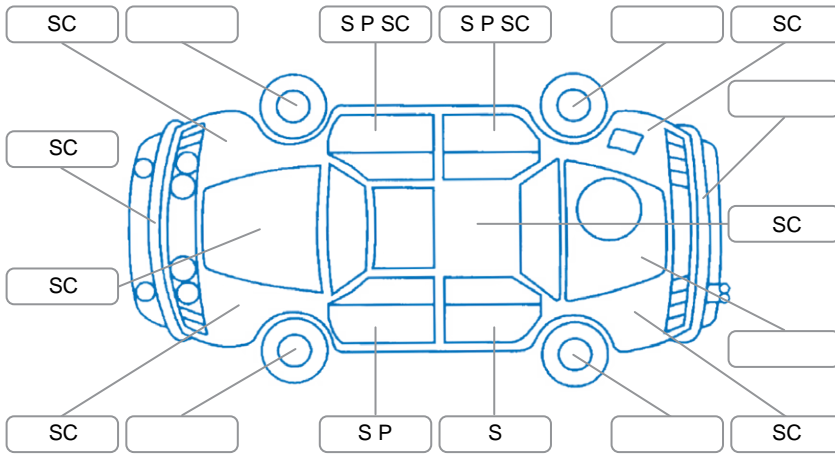

Key
 S = Scratch R = Rust C = Crack * = Decals W = Significant scuffs
 D = Dent PT = Paint defect P = Pin dent SC = Stone Chips

Note: some defects and blemishes may not be displayed in the diagram

Body Inspection Comments

Minor spider rust is developing on roof.

Conditions During Body Inspection

Dry

Under Carriage and Under Bonnet Inspection Comments

Interior Comments

Seats:	Good
Carpets:	Good
Panels:	Good
Dashboard:	Good

General Comments