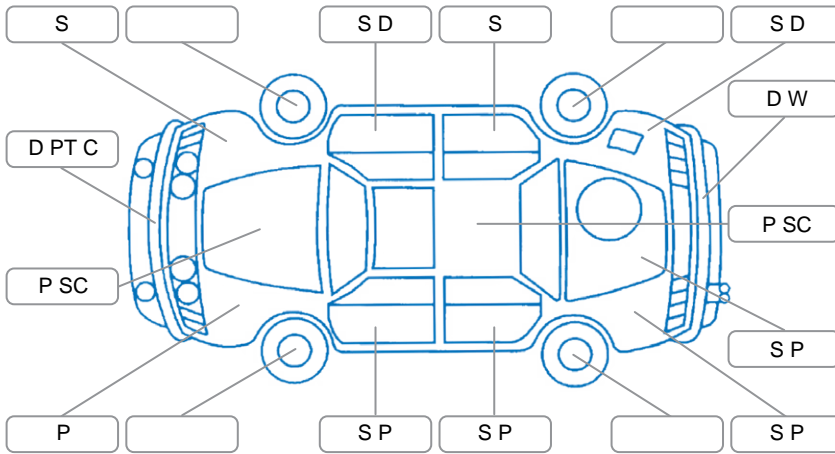

**Key**  
 S = Scratch    R = Rust    C = Crack    \* = Decals    W = Significant scuffs  
 D = Dent    PT = Paint defect    P = Pin dent    SC = Stone Chips

Note: some defects and blemishes may not be displayed in the diagram

### Body Inspection Comments

Left front wheel centre cap is missing. Both side cant rails have screw holes. Right front door seal rubber is torn. Screw holes in front grille.

Conditions During Body Inspection: Dry