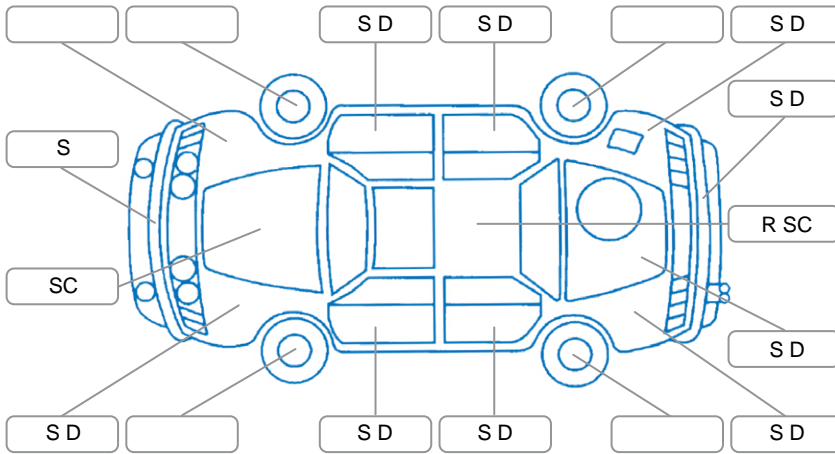

Report ID:	24,876,772	Version:	1
Created:	22 Apr 2026		

Make:	Nissan	Model:	Vanette
Body Style:	Van	Year:	2008
Rego No.:	HRA366	Rego Expiry:	23 Mar 2026
WoF Expiry:	27 Mar 2026	Odometer:	190,583 Kms
Good No.:	24876772	VIN:	7AT0DH19X14406539
Next Service:	194,700kms	Service History:	No

Key
 S = Scratch R = Rust C = Crack * = Decals W = Significant scuffs
 D = Dent PT = Paint defect P = Pin dent SC = Stone Chips

Note: some defects and blemishes may not be displayed in the diagram

Body Inspection Comments