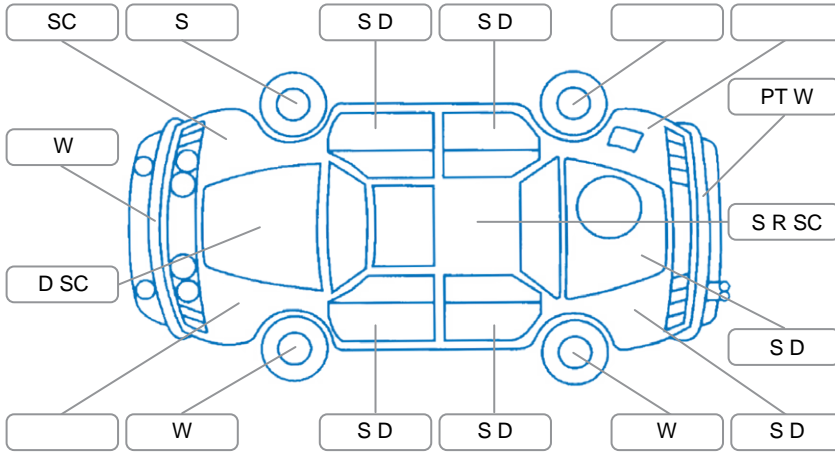

Report ID:	24,876,764	Version:	2
Created:	21 Apr 2026		

Make:	Toyota	Model:	Hiace
Body Style:	Van	Year:	2014
Rego No.:	MDP792	Rego Expiry:	23 Nov 2026
WoF Expiry:	14 Aug 2026	Odometer:	169,649 Kms
Good No.:	24876764	VIN:	7AT0H60FX19204520
Next Service:	165,200kms	Service History:	No

**Key**

S = Scratch    R = Rust    C = Crack    \* = Decals    W = Significant scuffs  
 D = Dent    PT = Paint defect    P = Pin dent    SC = Stone Chips

Note: some defects and blemishes may not be displayed in the diagram

**Body Inspection Comments**

Front tow pint cap is missing. Major stone crack in bottom centre black area of windshield. Out side edge wear of left front tyre. Left sill lip has minor bent. Dents and scuff around cargo area. Right tail light is cracked.