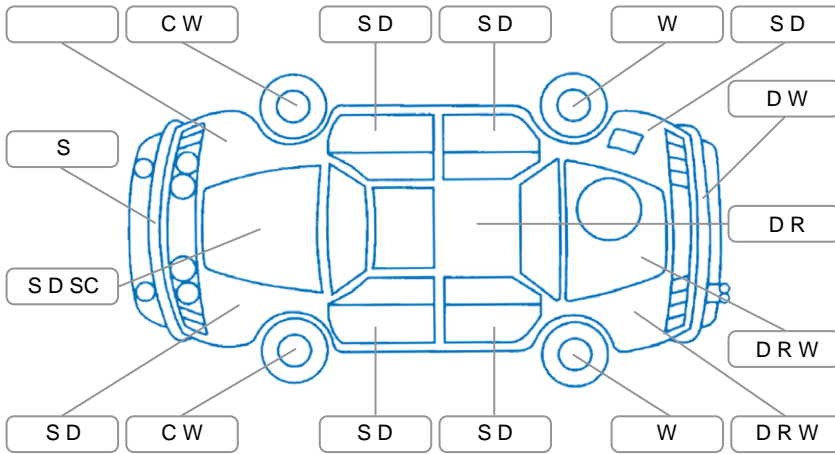

Report ID:	24,876,755	Version:	2
Created:	23 Apr 2026		

Make:	Toyota	Model:	Hiace
Body Style:	Van	Year:	2006
Rego No.:	KYG339	Rego Expiry:	06 Aug 2026
WoF Expiry:	25 Feb 2027	Odometer:	151,626 Kms
Good No.:	24876755	VIN:	7AT0H60FX13035863
Next Service:	133,836kms	Service History:	No

Key

S = Scratch R = Rust C = Crack * = Decals W = Significant scuffs
 D = Dent PT = Paint defect P = Pin dent SC = Stone Chips

Note: some defects and blemishes may not be displayed in the diagram

Body Inspection Comments

Conditions During Body Inspection Dry

Under Carriage and Under Bonnet Inspection Comments

Leaking from engine and transmission.

Interior Comments

Seats:	Average
Carpets:	Average
Panels:	Poor
Dashboard:	Average