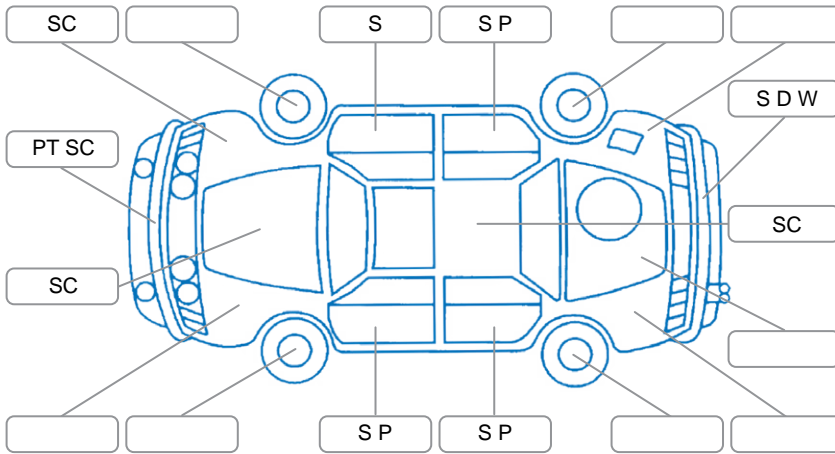

Report ID:	24,876,729	Version:	2
Created:	28 Apr 2026		

Make:	KIA	Model:	Sorento
Body Style:	SUV	Year:	2023
Rego No.:	PWE156	Rego Expiry:	27 Apr 2027
WoF Expiry:	28 Apr 2027	Odometer:	172,279 Kms
Good No.:	24876729	VIN:	KNARH81GMP5184721
Next Service:	180000	Service History:	Yes

Key
 S = Scratch R = Rust C = Crack * = Decals W = Significant scuffs
 D = Dent PT = Paint defect P = Pin dent SC = Stone Chips

Note: some defects and blemishes may not be displayed in the diagram

Body Inspection Comments