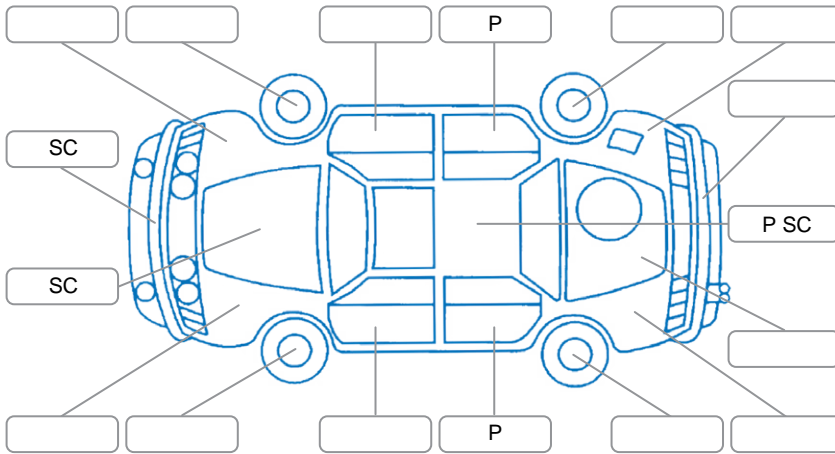

Report ID:	24,876,717	Version:	1
Created:	20 Apr 2026		

Make:	Toyota	Model:	Rav4
Body Style:	SUV	Year:	2022
Rego No.:	PAC36	Rego Expiry:	01 Jun 2026
WoF Expiry:	26 May 2026	Odometer:	253,088 Kms
Good No.:	24876717	VIN:	JTMBW3FV10D144905
Next Service:	258,000kms	Service History:	Yes

Key
 S = Scratch R = Rust C = Crack * = Decals W = Significant scuffs
 D = Dent PT = Paint defect P = Pin dent SC = Stone Chips

Note: some defects and blemishes may not be displayed in the diagram

Body Inspection Comments

Conditions During Body Inspection: Dry

Under Carriage and Under Bonnet Inspection Comments

Interior Comments

Seats:	Good
Carpets:	Good
Panels:	Good
Dashboard:	Good

General Comments

Road Conditions During Test Drive	Dry		
Engine Timing Mechanism	Timing Chain		
Evidence of Cam Belt Replacement	<input type="checkbox"/> Yes	<input type="checkbox"/> No	Kms
Inspected by:	Yuki Itohara		
Published by:	Glen Charlton		
Inspection Date:	20 Apr 2026		