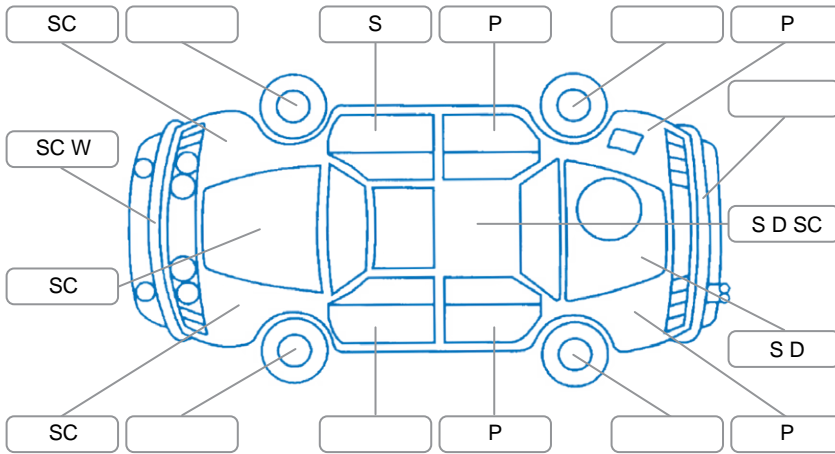

Report ID:	24,876,701	Version:	1
Created:	29 Apr 2026		

Make:	Ford	Model:	Ranger
Body Style:	Utility	Year:	2022
Rego No.:	NZL157	Rego Expiry:	09 Jan 2027
WoF Expiry:	10 Jan 2027	Odometer:	154,606 Kms
Good No.:	24876701	VIN:	MNAUMFF50MW170080
Next Service:	165,580kms	Service History:	Yes

Key

S = Scratch R = Rust C = Crack * = Decals W = Significant scuffs
 D = Dent PT = Paint defect P = Pin dent SC = Stone Chips

Note: some defects and blemishes may not be displayed in the diagram

Body Inspection Comments

Right cab corner has dents. Custom made drawers in canopy.

Conditions During Body Inspection

Dry

Under Carriage and Under Bonnet Inspection Comments

Interior Comments

Seats:	Good
Carpets:	Good
Panels:	Good
Dashboard:	Good