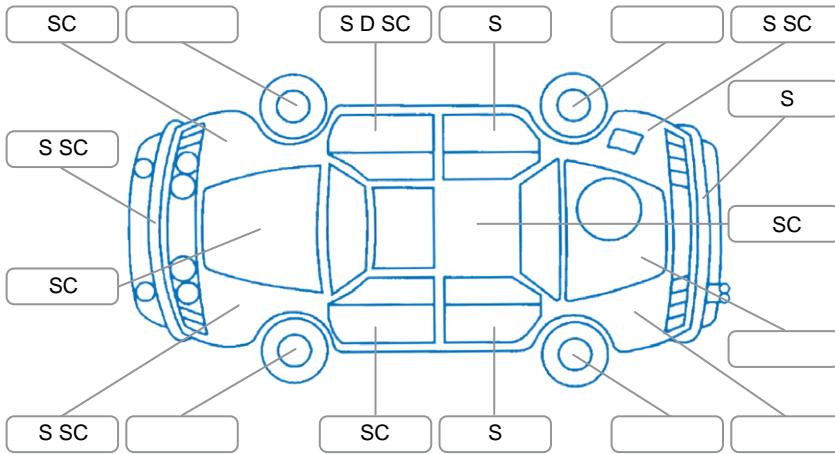

Report ID:	24,876,698	Version:	1
Created:	21 Apr 2026		

Make:	Nissan	Model:	Navara
Body Style:	Utility	Year:	2022
Rego No.:	NYZ392	Rego Expiry:	08 Nov 2026
WoF Expiry:	05 Feb 2027	Odometer:	180,161 Kms
Good No.:	24876698	VIN:	MNTCBND23A0009561
Next Service:	200155	Service History:	Yes

Key
 S = Scratch R = Rust C = Crack * = Decals W = Significant scuffs
 D = Dent PT = Paint defect P = Pin dent SC = Stone Chips

Note: some defects and blemishes may not be displayed in the diagram

Body Inspection Comments