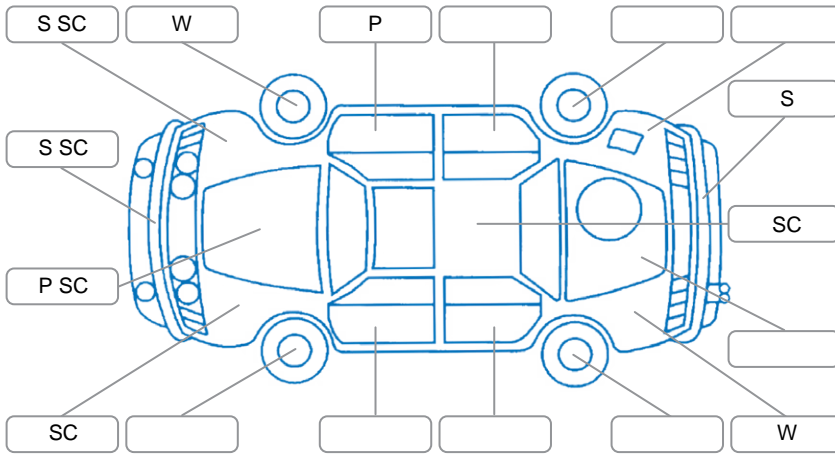

Key
 S = Scratch R = Rust C = Crack * = Decals W = Significant scuffs
 D = Dent PT = Paint defect P = Pin dent SC = Stone Chips

Note: some defects and blemishes may not be displayed in the diagram

Body Inspection Comments

Conditions During Body Inspection: Dry

Under Carriage and Under Bonnet Inspection Comments

Interior Comments

Seats:	Good
Carpets:	Good
Panels:	Good
Dashboard:	Good

General Comments

Road Conditions During Test Drive	Dry	
Engine Timing Mechanism	Timing Chain	
Evidence of Cam Belt Replacement	<input type="checkbox"/> Yes <input type="checkbox"/> No	Kms
Inspected by:	Yuki Itohara	
Published by:	Glen Charlton	
Inspection Date:	17 Apr 2026	