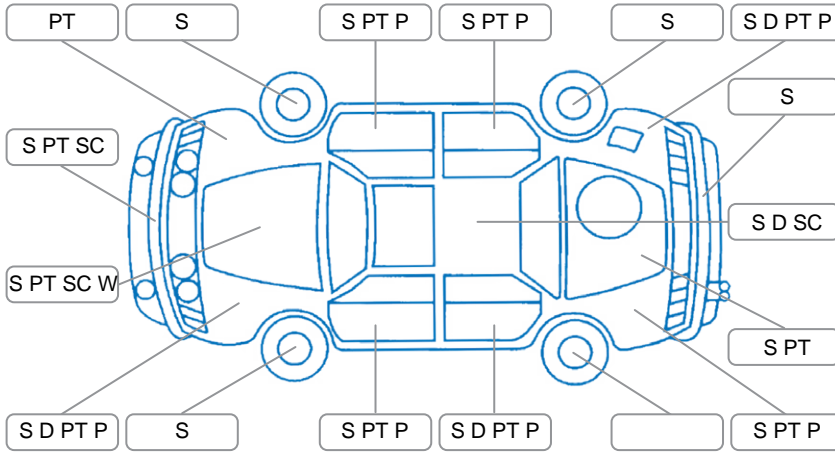

Key

S = Scratch R = Rust C = Crack * = Decals W = Significant scuffs
 D = Dent PT = Paint defect P = Pin dent SC = Stone Chips

Note: some defects and blemishes may not be displayed in the diagram

Body Inspection Comments

Holes in left and right side corners on front & rear bumpers. Rubber dome with wires in it fitted to roof panel, they were the wires that went to light bar. Two R/T aerial bases fitted to roof panel. Three bolt holes in left front foot well area.

Conditions During Body Inspection: Wet Dry

Under Carriage and Under Bonnet Inspection Comments

Interior Comments

Seats:	Average
Carpets:	Average
Panels:	Average
Dashboard:	Average

General Comments

Screw holes in dashboard & left side of centre console. Driver's door frame seal is torn & damaged. Non-factory base board fitted in boot floor. Interior roof sun glasses storage pocket is missing. Metal plate fitted to top of dashboard. Hole in carpet in right front foot well area.