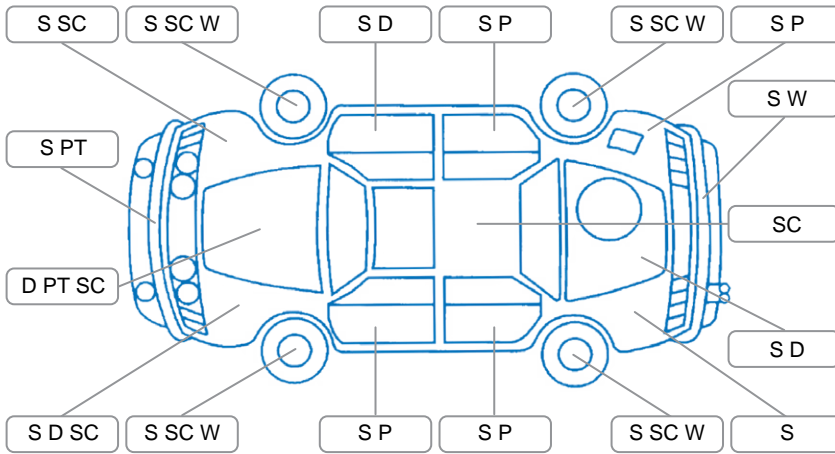

Report ID:	24,876,596	Version:	1
Created:	15 Apr 2026		

Make:	Hyundai	Model:	Santa FE
Body Style:	SUV	Year:	2021
Rego No.:	NJE411	Rego Expiry:	14 Sep 2026
WoF Expiry:	25 Mar 2027	Odometer:	160,400 Kms
Good No.:	24876596	VIN:	KMHS281CSLU314337
Next Service:	165000	Service History:	No

**Key**

S = Scratch    R = Rust    C = Crack    \* = Decals    W = Significant scuffs  
 D = Dent    PT = Paint defect    P = Pin dent    SC = Stone Chips

Note: some defects and blemishes may not be displayed in the diagram

**General Comments**

Right front door seal torn,

Road Conditions During Test Drive	Dry	
Engine Timing Mechanism	Timing Chain	
Evidence of Cam Belt Replacement	<input type="checkbox"/> Yes <input type="checkbox"/> No	Kms
Inspected by:	Steve Ingram	
Published by:	Glen Charlton	
Inspection Date:	15 Apr 2026	