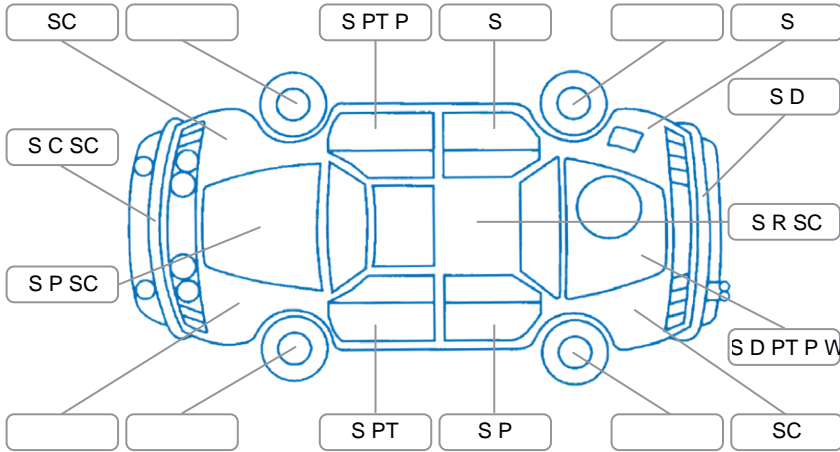

Report ID:	24,876,577	Version:	1
Created:	14 Apr 2026		

Make:	Toyota	Model:	Hilux
Body Style:	Utility	Year:	2018
Rego No.:	LDC339	Rego Expiry:	16 Oct 2026
WoF Expiry:	30 Jan 2027	Odometer:	214,060 Kms
Good No.:	24876577	VIN:	MR0KA3CD401206777
Next Service:	220,000kms	Service History:	Yes

Key

S = Scratch R = Rust C = Crack * = Decals W = Significant scuffs
 D = Dent PT = Paint defect P = Pin dent SC = Stone Chips

Note: some defects and blemishes may not be displayed in the diagram

Body Inspection Comments

Screw holes on inside lip of left front guard, from where an aerial bracket has been attached. Bottom seal on rear canopy door is damaged & torn.

Conditions During Body Inspection Dry

Under Carriage and Under Bonnet Inspection Comments